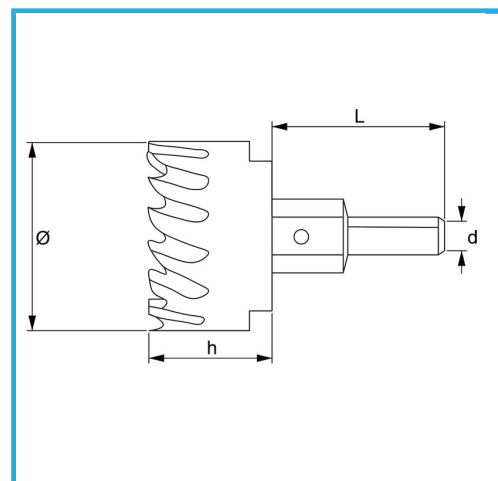

WITH LATERAL CHIP AND CENTER DRILL.

Ø	70 mm
h	23 mm
d	12 mm
L	46 mm
Thread	M16 x 1,5
Gross weight	0,48 kg
Packaging dimensions	85x85x115 h mm
EAN Code	8012667313975

Hangable

HSS