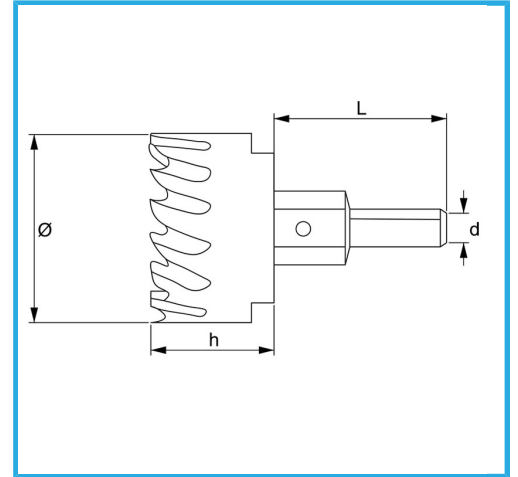

WITH LATERAL CHIP AND CENTER DRILL.

Ø	75 mm
h	23 mm
d	12 mm
L	46 mm
Thread	M16 x 1,5
Gross weight	0,54 kg
EAN Code	8012667313982

Hangable

HSS