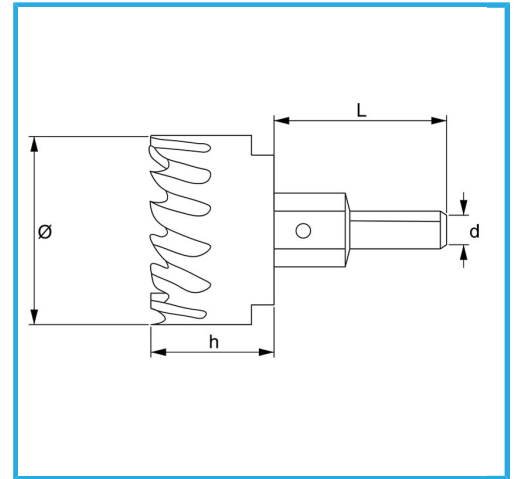

WITH LATERAL CHIP AND CENTER DRILL.

Ø	80 mm
h	23 mm
d	12 mm
L	46 mm
Thread	M16 x 1,5
Gross weight	0,68 kg
EAN Code	8012667313999

Hangable

HSS