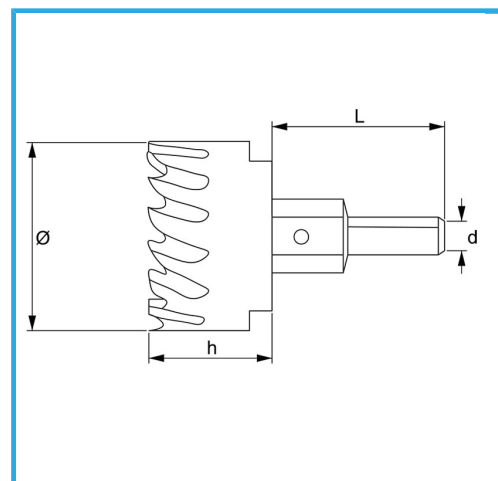

WITH LATERAL CHIP AND CENTER DRILL.

Ø	85 mm
h	23 mm
d	12 mm
L	46 mm
Thread	M16 x 1,5
Gross weight	0,68 kg
Packaging dimensions	120x120x130 h mm
EAN Code	8012667314002

Hangable

HSS