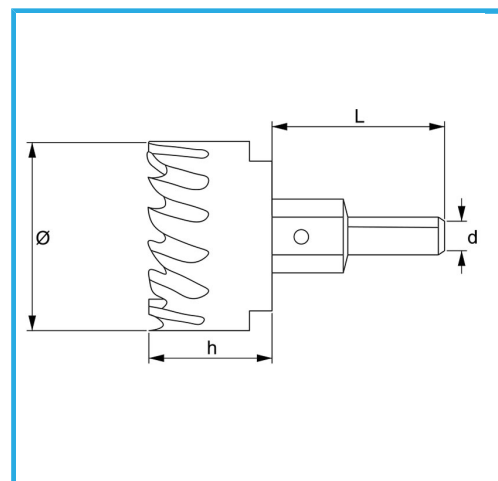

WITH LATERAL CHIP AND CENTER DRILL.

|              |               |
|--------------|---------------|
| Ø            | 100 mm        |
| h            | 23 mm         |
| d            | 12 mm         |
| L            | 46 mm         |
| Thread       | M16 x 1,5     |
| Gross weight | 0,93 kg       |
| EAN Code     | 8012667314033 |