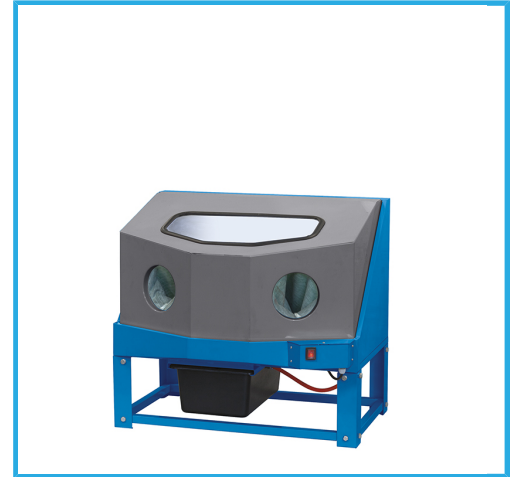

FOR WASHING WITH WATER/SOLVENT, WITH A VENTURIUM  
PNEUMATIC GUN.

<b>Dimensions</b>	770 x 595 x 700h mm
<b>Tank capacity</b>	4 - 9 l
<b>Avg air cons.</b>	5 SCFM 145 l / min
<b>Working area</b>	765 x 560 x 380 mm
<b>Power</b>	30 W
<b>Washing pressure</b>	5 - 8 Bar
<b>Power</b>	230 V 50 Hz
<b>Net weight</b>	32 kg
<b>Gross weight</b>	33,00 kg
<b>EAN Code</b>	8012667315894

### Included

Pneumatic washing gun  
Fluorescent light  
External air fan