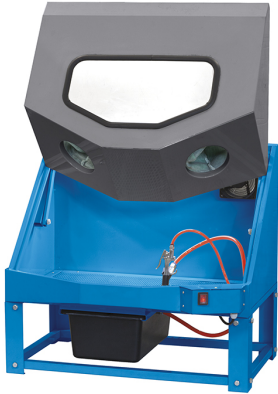

FOR WASHING WITH WATER/SOLVENT, WITH A VENTURIUM  
PNEUMATIC GUN.

<b>Dimensions</b>	770 x 595 x 700h mm
<b>Tank capacity</b>	4 - 9 l
<b>Avg air cons.</b>	5 SCFM 145 l / min
<b>Working area</b>	765 x 560 x 380 mm
<b>Power</b>	30 W
<b>Washing pressure</b>	5 - 8 Bar
<b>Power</b>	230 V 50 Hz
<b>Net weight</b>	32 kg
<b>Gross weight</b>	33,00 kg
<b>EAN Code</b>	8012667315894

### Included

Pneumatic washing gun  
Fluorescent light  
External air fan