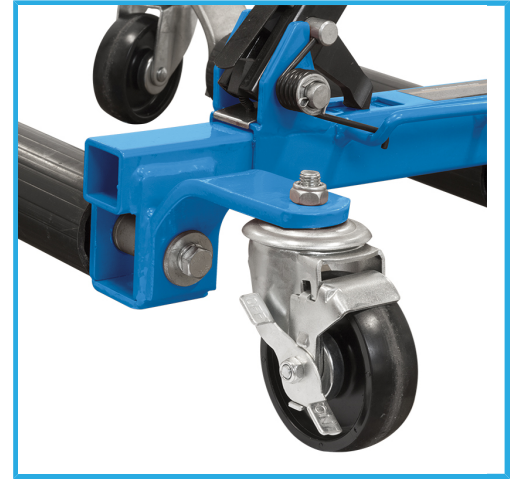

WITH WHEEL POSITIONING BRAKES.

Capacity	680 kg
Lateral stroke	370 mm
Working range	710 - 340 mm
Max tire width	325 mm
Overall dimensions	730 x 468 x 440h mm
Net weight	15 kg
Gross weight	15,40 kg
EAN Code	8012667315443