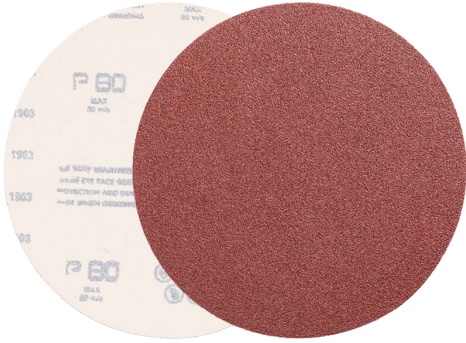

CORUNDUM RESIN COATED ON HEAVY PAPER (WEIGHT F), CLOSED COAT.

Diameter \varnothing	115 mm
Holes	-
Grit	80
Pack	100
Gross weight	0,01 kg
EAN Code	8012667329112