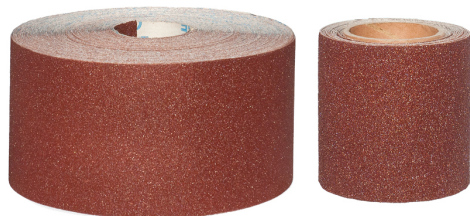

VERY FLEXIBLE AND RESISTANT. SUITABLE FOR WORKING BOTH FLAT AND SHAPED SURFACES.

Dimensions	115 mm x 50 m
Grit	80
Pack	10
Gross weight	5,26 kg
EAN Code	8012667327040