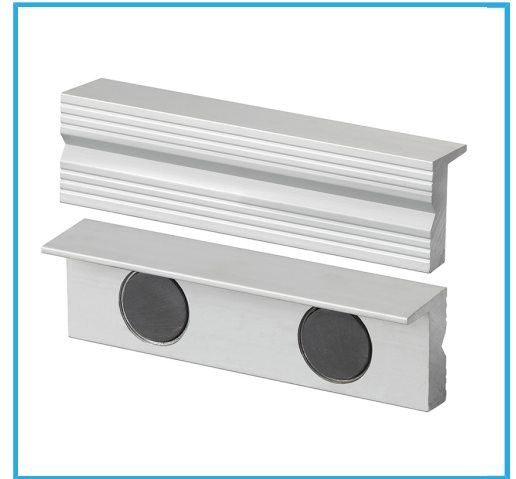

RIBBED WITH GROOVES.

Length	100 mm
Height	28,3 mm
Thickness	8,9 mm
Gross weight	0,17 kg
EAN Code	8012667342999

Blister

Aluminum

2 Pcs