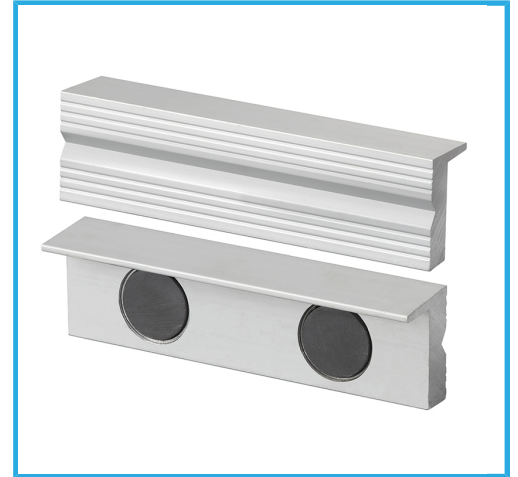

RIBBED WITH GROOVES.

Length	150 mm
Height	28,3 mm
Thickness	8,9 mm
Gross weight	0,24 kg
EAN Code	8012667343019

Blister

Aluminum

2 Pcs