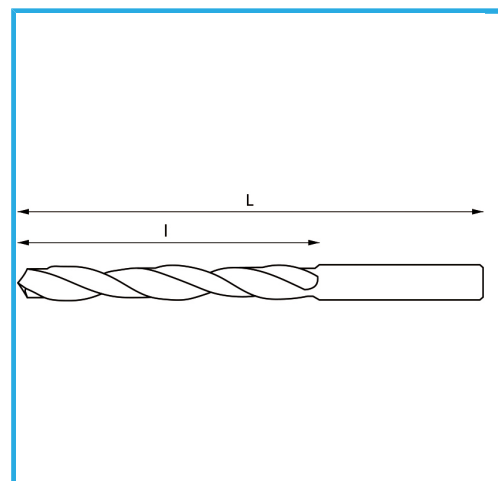

RIGHT HAND, RECTIFIED.

∅	3,25 mm
L	106 mm
l	69 mm
Pack	10
Gross weight	0,06 kg
EAN Code	8012667341558

Box

HSS

-

135°

HV=770-830

~15xD