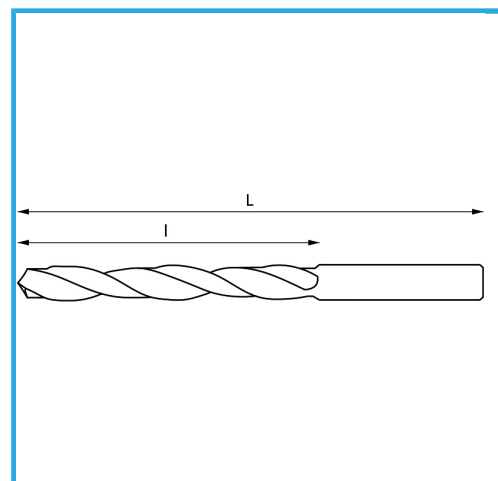

RIGHT HAND, RECTIFIED.

∅	3,75 mm
L	112 mm
l	73 mm
Pack	10
Gross weight	0,08 kg
EAN Code	8012667341572

Box

HSS

-

135°

HV=770-830

~15xD