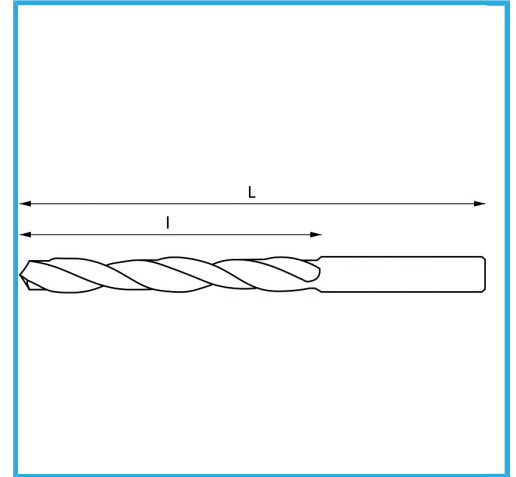

RIGHT HAND, RECTIFIED.

∅	5,50 mm
L	139 mm
l	91 mm
Pack	10
Gross weight	0,02 kg
EAN Code	8012667341640

Box

HSS

-

135°

HV=770-830

~15xD