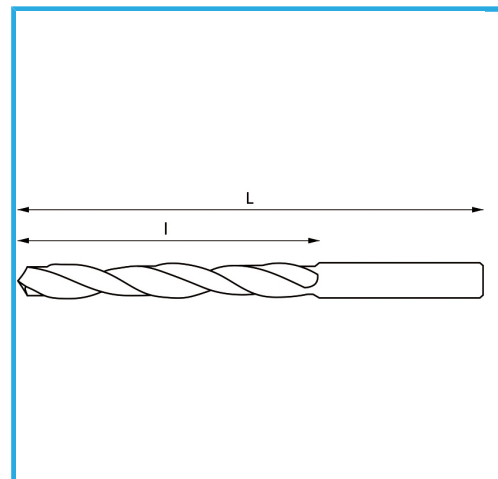

RIGHT HAND, RECTIFIED.

∅	8,00 mm
L	165 mm
l	109 mm
Pack	5
Gross weight	0,05 kg
EAN Code	8012667341749

Box

HSS

-

135°

HV=770-830

~15xD