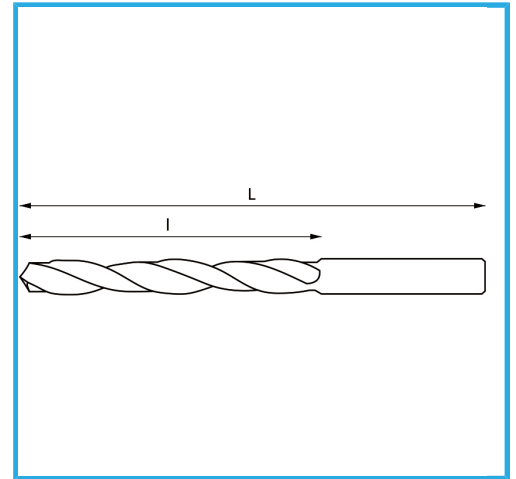

RIGHT HAND, RECTIFIED.

∅	8,75 mm
L	175 mm
l	115 mm
Pack	5
Gross weight	0,06 kg
EAN Code	8012667341770

Box

HSS

-

135°

HV=770-830

~15xD