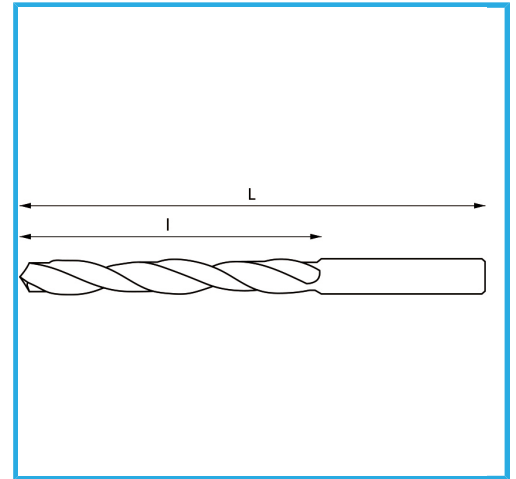

RIGHT HAND, RECTIFIED.

∅	2,00 mm
L	125 mm
l	85 mm
Gross weight	0,01 kg
EAN Code	8012667342043

Box

HSS

-

135°

HV=770-830

~20xD