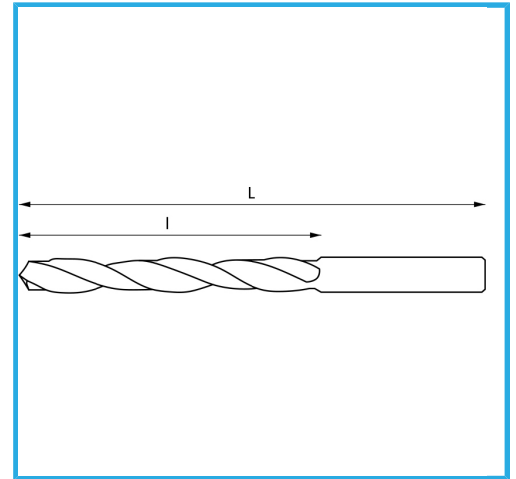

RIGHT HAND, RECTIFIED.

∅	2,50 mm
L	180 mm
l	120 mm
Gross weight	0,01 kg
EAN Code	8012667342081

Box

135°

HV=770-830

~20xD

Grounded

1869-2