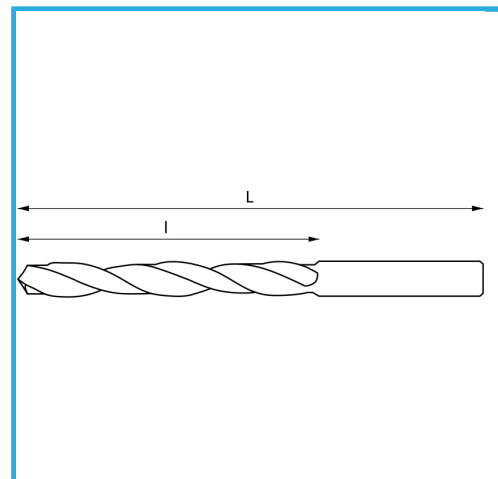

RIGHT HAND, RECTIFIED.

∅	7,00 mm
L	370 mm
l	250 mm
Gross weight	0,09 kg
EAN Code	8012667342364

Box

HSS

-

135°

HV=770-830

~30xD