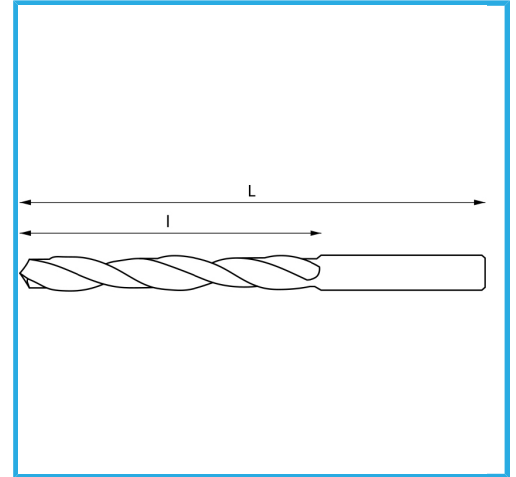

RIGHT HAND, RECTIFIED.

∅	7,50 mm
L	370 mm
l	250 mm
Gross weight	0,10 kg
EAN Code	8012667342395

Box

HSS

-

135°

HV=770-830

~30xD