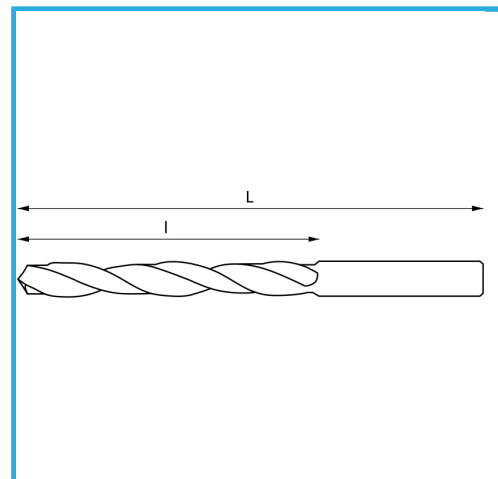

RIGHT HAND, RECTIFIED.

∅	8,00 mm
L	390 mm
l	265 mm
Gross weight	0,12 kg
EAN Code	8012667342425

Box

HSS

-

HV=770-830

~30xD

Grounded