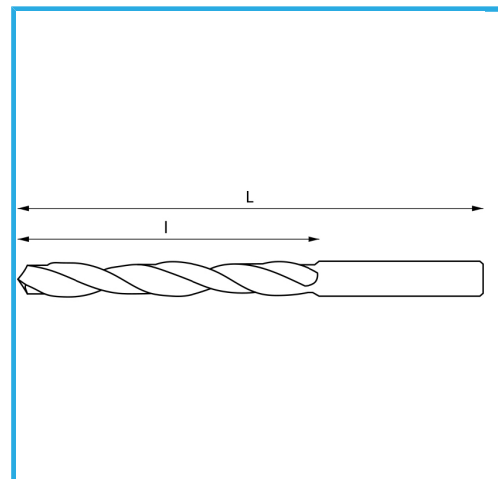

RIGHT HAND, RECTIFIED.

∅	8,50 mm
L	390 mm
l	265 mm
Gross weight	0,12 kg
EAN Code	8012667342456

Box

HSS

-

135°

HV=770-830

~30xD