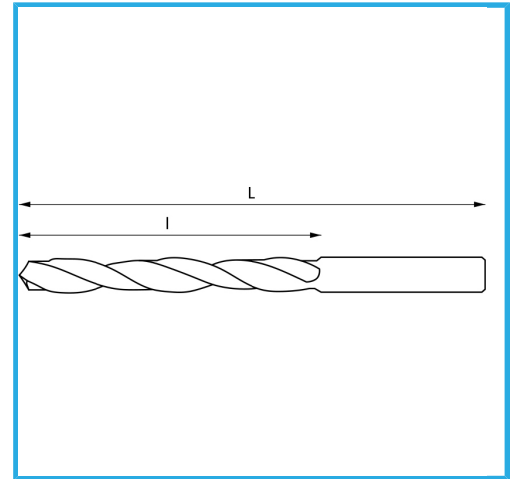

RIGHT HAND, RECTIFIED.

∅	9,00 mm
L	320 mm
l	220 mm
Gross weight	0,12 kg
EAN Code	8012667342470

Box

135°

HV=770-830

~20xD

Grounded

1869-2