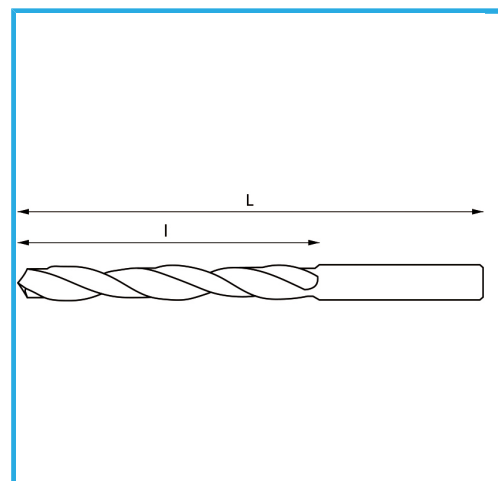

RIGHT HAND, RECTIFIED.

∅	9,50 mm
L	250 mm
l	175 mm
Gross weight	0,10 kg
EAN Code	8012667342494

Box

HSS

-

135°

HV=770-830

~20xD