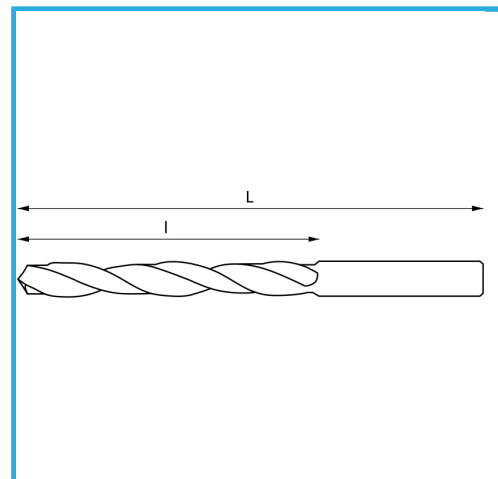

RIGHT HAND, RECTIFIED.

∅	9,50 mm
L	410 mm
l	280 mm
Gross weight	0,16 kg
EAN Code	8012667342517

Box

HSS

-

135°

HV=770-830

~30xD