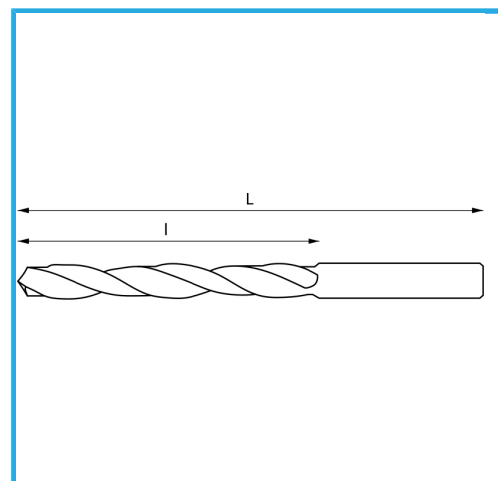

RIGHT HAND, RECTIFIED.

∅	10,00 mm
L	430 mm
l	295 mm
Gross weight	0,19 kg
EAN Code	8012667342548

Box

HSS

-

135°

HV=770-830

~30xD