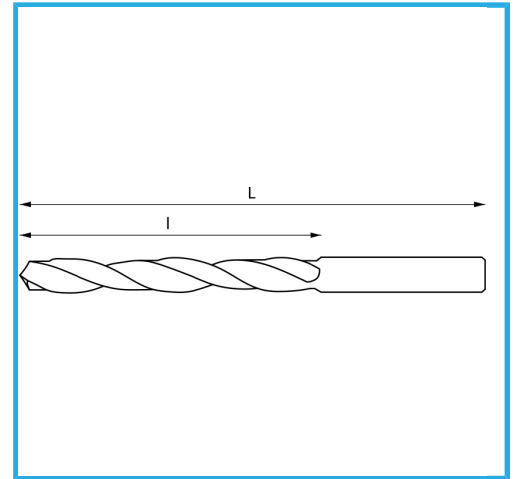

RIGHT HAND, RECTIFIED.

∅	10,50 mm
L	430 mm
I	295 mm
Gross weight	0,21 kg
EAN Code	8012667342579

Box

HSS

-

135°

HV=770-830

~30xD