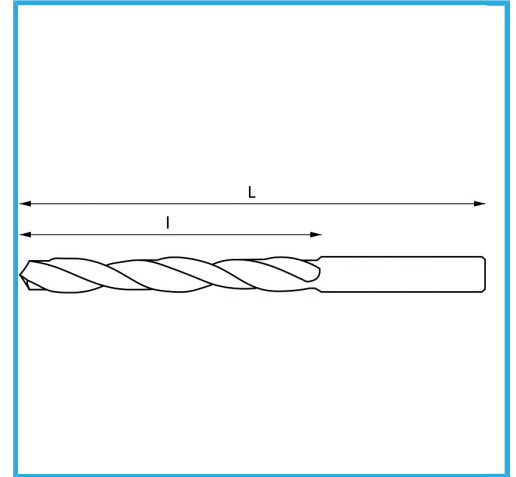

RIGHT HAND, RECTIFIED.

∅	11,00 mm
L	280 mm
l	195 mm
Gross weight	0,15 kg
EAN Code	8012667342586

Box

HSS

-

135°

HV=770-830

~20xD