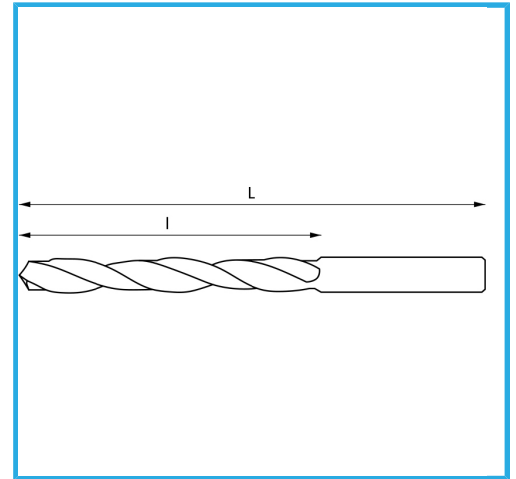

RIGHT HAND, RECTIFIED.

∅	11,00 mm
L	365 mm
l	250 mm
Gross weight	0,19 kg
EAN Code	8012667342593

Box

135°

HV=770-830

~20xD

Grounded

1869-2