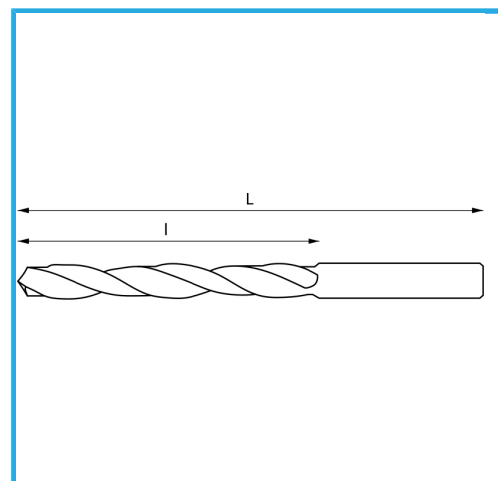

RIGHT HAND, RECTIFIED.

∅	11,00 mm
L	455 mm
l	310 mm
Gross weight	0,23 kg
EAN Code	8012667342609

Box

HSS

-

135°

HV=770-830

~30xD