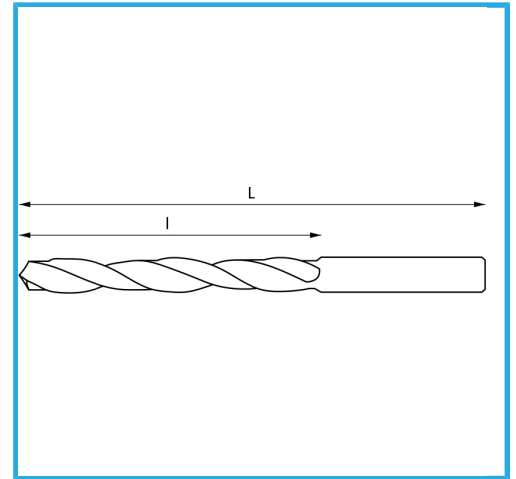

RIGHT HAND, RECTIFIED.

∅	11,50 mm
L	365 mm
l	250 mm
Gross weight	0,21 kg
EAN Code	8012667342623

Box

135°

HV=770-830

~20xD

Grounded

1869-2