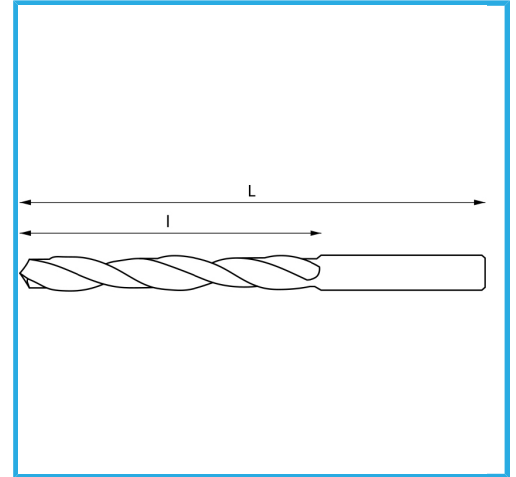

RIGHT HAND, RECTIFIED.

∅	11,50 mm
L	455 mm
l	310 mm
Gross weight	0,26 kg
EAN Code	8012667342630

Box

HSS

-

135°

HV=770-830

~30xD