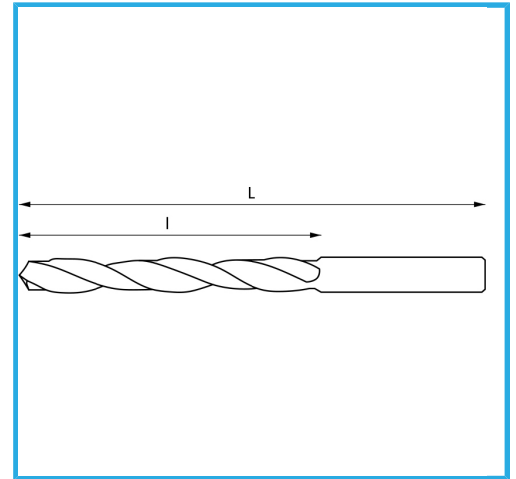

RIGHT HAND, RECTIFIED.

∅	12,00 mm
L	375 mm
l	260 mm
Gross weight	0,23 kg
EAN Code	8012667342654

Box

135°

HV=770-830

~20xD

Grounded

1869-2