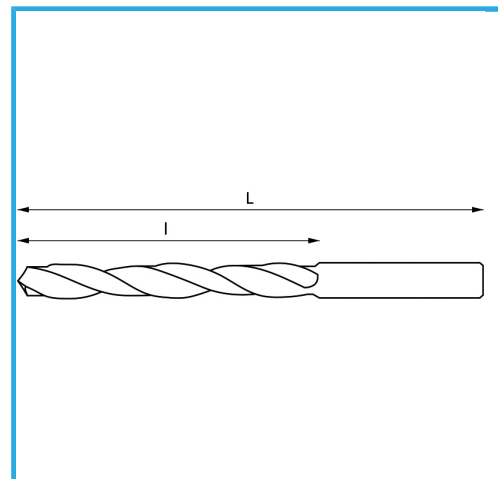

RIGHT HAND, RECTIFIED.

∅	12,50 mm
L	295 mm
l	205 mm
Gross weight	0,20 kg
EAN Code	8012667342678

Box

HSS

-

135°

HV=770-830

~20xD