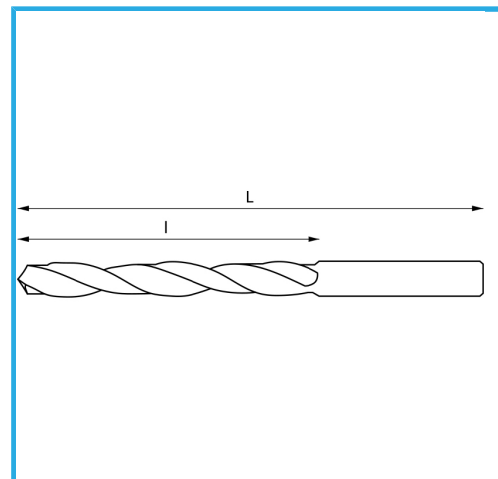

RIGHT HAND, RECTIFIED.

∅	12,50 mm
L	480 mm
l	330 mm
Gross weight	0,32 kg
EAN Code	8012667342692

Box

HSS

-

135°

HV=770-830

~30xD