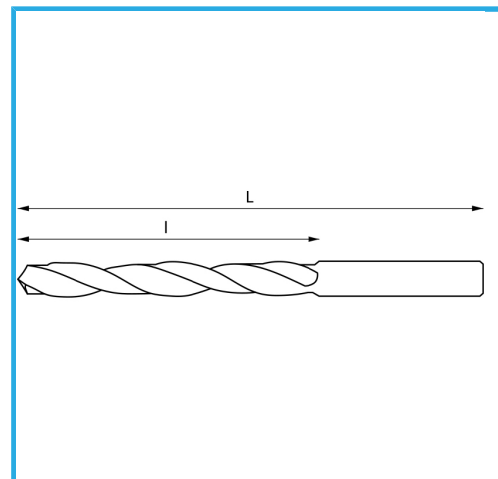

RIGHT HAND, RECTIFIED.

∅	13,00 mm
L	480 mm
l	330 mm
Gross weight	0,34 kg
EAN Code	8012667342722

Box

HSS

-

135°

HV=770-830

~30xD