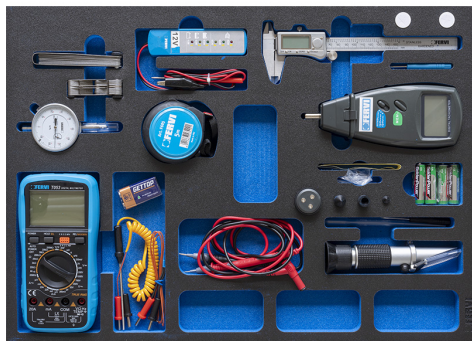

POLYETHYLENE FOAM TRAY WITH 4 LAYERS IN 2 COLOURS:
GREY-BLUE MILLED WITH A CNC MACHINE WITH A SET OF TOOLS.

Overall sizes

565 x 405 x 33 mm

Included items

C033/150 - C004 - 0212 - C058 - F685 -
T053 - 0446 - C070 - 0312

Gross weight

4,00 kg

EAN Code

8012667353582

9 Pcs