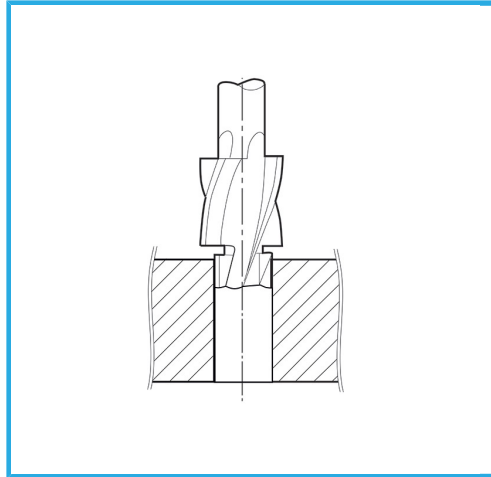

FOR THROUGH HOLES.

For screws
Gross weight
EAN Code

M3, M4, M5, M6, M8, M10
0,41 kg
8012667346652

	Hangable		External
	6 Pcs		373
	-		-