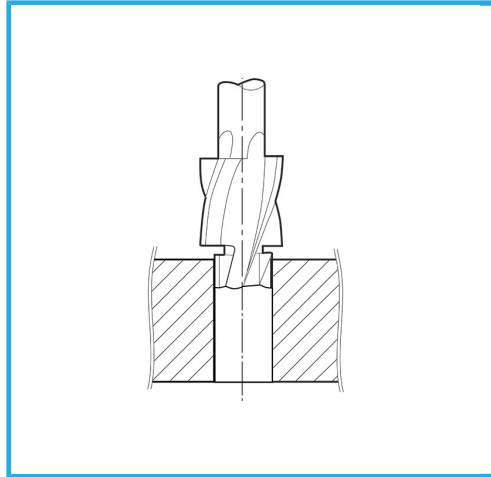

FOR THROUGH HOLES FOR THE EXECUTION OF PRECISION SCREWS OR BOLTS.

Screw	M12
D	20 mm
d1	13,0 mm
d2	12,5 mm
L1	14 mm
L2	22 mm
L	100 mm
Gross weight	0,11 kg
EAN Code	8012667346751

Box

External

373

-

-