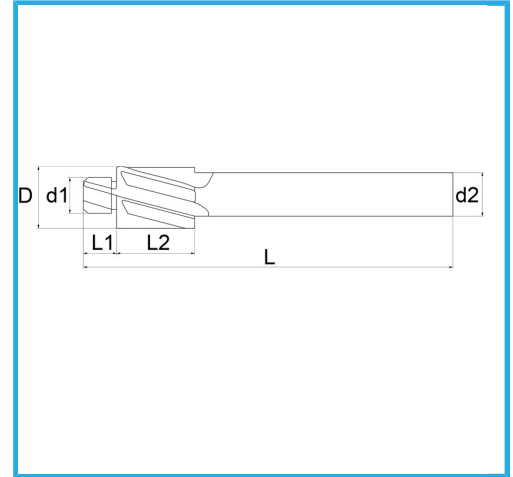

FOR THROUGH HOLES FOR THE EXECUTION OF PRECISION SCREWS OR BOLTS.

Screw	M12
D	20 mm
d1	13,0 mm
d2	12,5 mm
L1	14 mm
L2	22 mm
L	100 mm
Gross weight	0,11 kg
EAN Code	8012667346751

Box

External

373

-

-