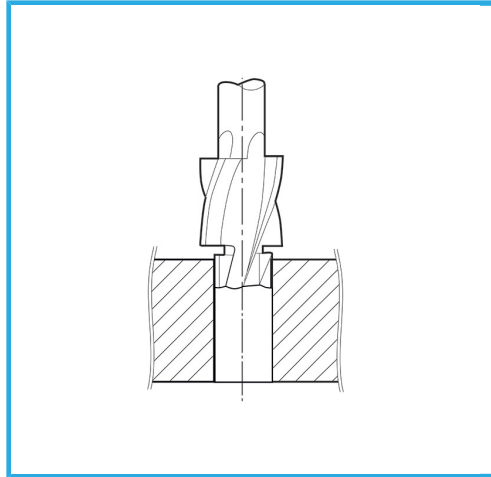

**ART. L018S**  
**SOLID CAP SCREW COUNTER BORE SET BEFORE THREAD**

FOR PRE-DRILLED THREADS.

**For screws**  
**Gross weight**  
**EAN Code**

M3, M4, M5, M6, M8, M10  
0,41 kg  
8012667346577

	Hangable		External
	6 Pcs		373
	-		-