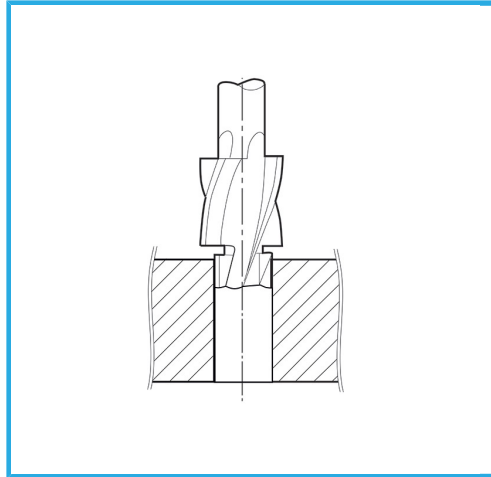

FOR THROUGH HOLES FOR THE EXECUTION OF PRECISION SCREWS
OR BOLTS.

Screw	M4
D	8 mm
d1	4,3 mm
d2	5 mm
L1	5 mm
L2	14 mm
L	71 mm
Gross weight	0,02 kg
EAN Code	8012667346706

Box

External

373

-

-