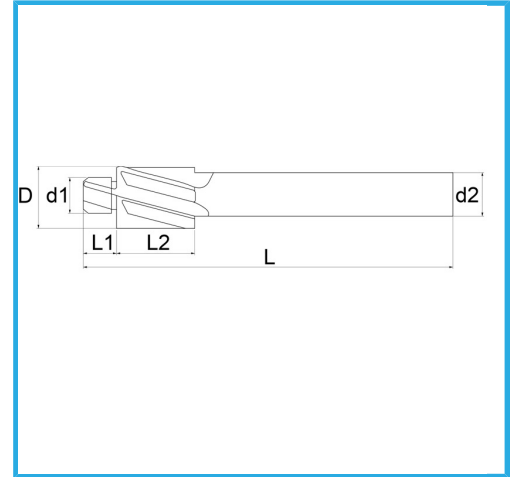

FOR THROUGH HOLES FOR THE EXECUTION OF PRECISION SCREWS
OR BOLTS.

Screw	M4
D	8 mm
d1	4,3 mm
d2	5 mm
L1	5 mm
L2	14 mm
L	71 mm
Gross weight	0,02 kg
EAN Code	8012667346706

Box

External

373

-

-