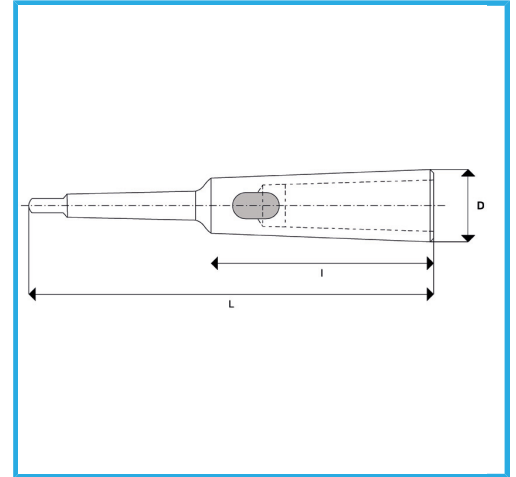

FOR MOUNTING TOOLS WITH TAPERED SHANK VICES.

<b>MT External</b>	5
<b>MT Internal</b>	6
<b>L</b>	396 mm
<b>I</b>	247 mm
<b>D</b>	82 mm
<b>Gross weight</b>	6,33 kg
<b>EAN Code</b>	8012667349752

Box

Tempered