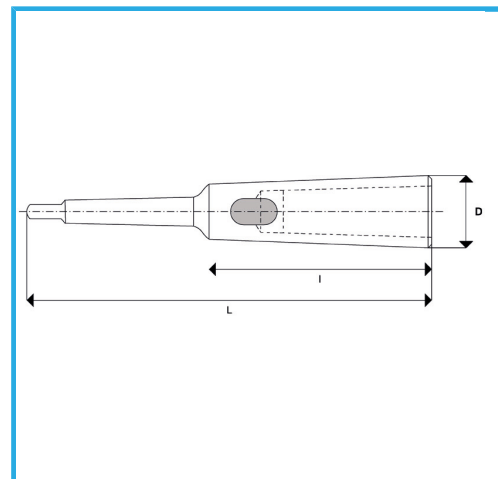

FOR MOUNTING TOOLS WITH TAPERED SHANK VICES.

MT External	5
MT Internal	5
L	335 mm
I	185,5 mm
D	63 mm
Gross weight	4,33 kg
EAN Code	8012667349745

Box

Tempered

Steel

Grounded