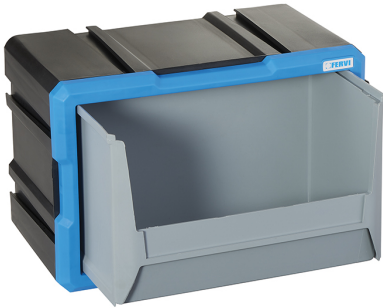

CONNECTABLE WITH OTHER DRAWERS THROUGH GUIDES TO CREATE INFINITE COMBINATIONS. EQUIPPED WITH TRAYS LOCKING TO PREVENT THE...

<b>Dimensions</b>	295 x 165 x 200h mm
<b>Drawers number</b>	1
<b>Drawer dimensions</b>	250 x 160 x 150 mm
<b>Gross weight</b>	0,93 kg
<b>EAN Code</b>	8012667355036