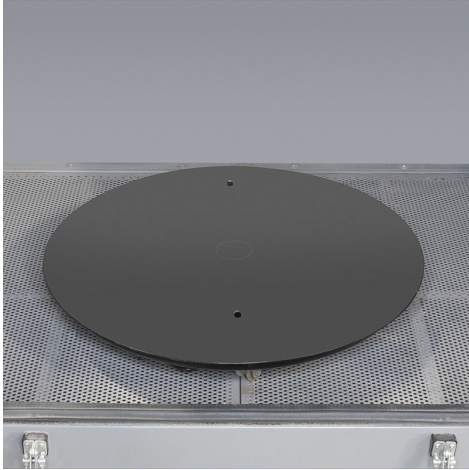

FOR SANDBLAST CABINET.

Diameter	380 mm
Overall dimensions	380 x 43h mm
Net weight	7 kg
Packaging dimensions	390 x 390 x 65 mm
Gross weight	7,69 kg
EAN Code	8012667362287