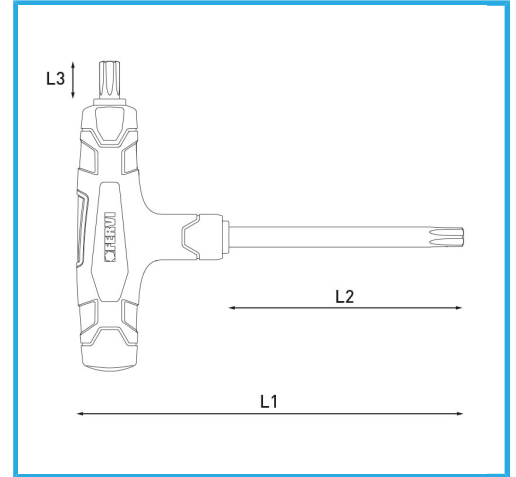

ART. C855/T27
TWO WAY TORX KEY WITH PLASTIC HANDLE

Size	T27
L1	175 mm
L2	120 mm
L3	10 mm
Gross weight	0,08 kg
EAN Code	8012667362416

Hangable

Phosphated

-

Cr-V

-