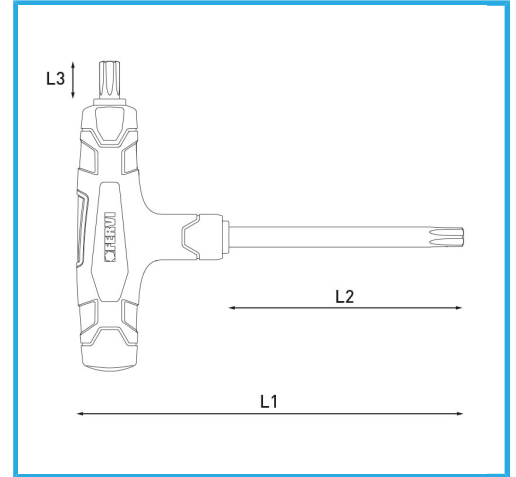

ART. C855/T15
TWO WAY TORX KEY WITH PLASTIC HANDLE

Size	T15
L1	175 mm
L2	130 mm
L3	10 mm
Gross weight	0,04 kg
EAN Code	8012667362492

Hangable

Phosphated

-

-