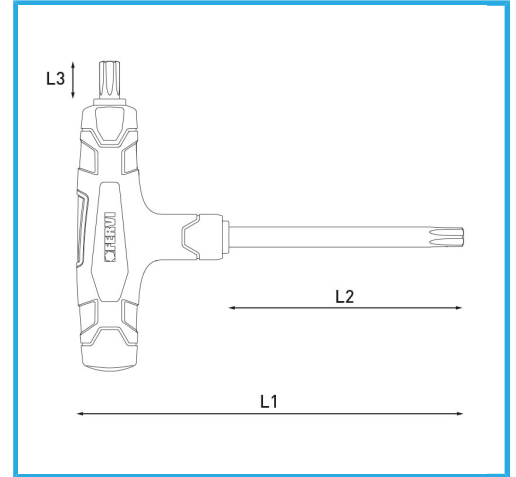

ART. C855/T30
TWO WAY TORX KEY WITH PLASTIC HANDLE

Size	T30
L1	175 mm
L2	120 mm
L3	15 mm
Gross weight	0,08 kg
EAN Code	8012667362355

Hangable

Phosphated

-

Cr-V

-