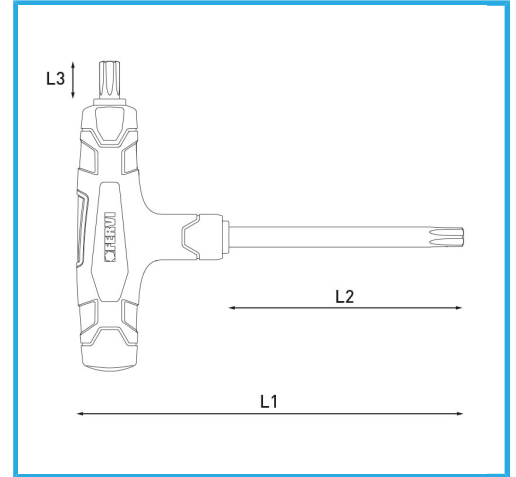

ART. C855/T10
TWO WAY TORX KEY WITH PLASTIC HANDLE

Size	T10
L1	175 mm
L2	130 mm
L3	10 mm
Gross weight	0,03 kg
EAN Code	8012667362508

Hangable

Phosphated

2936

-

-