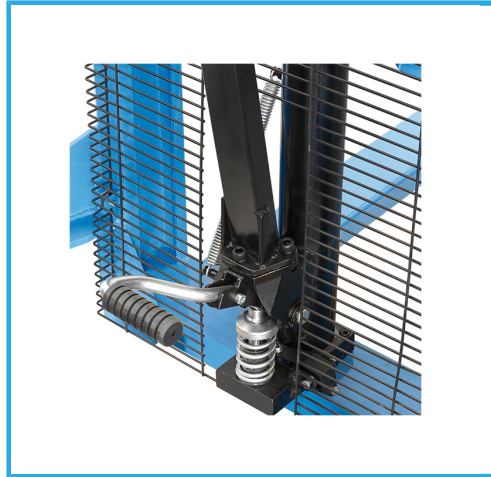

WITH BRAKE AND LIFTING FOOT PEDAL.

<b>Capacity</b>	1000 kg
<b>Fork height</b>	90 - 1600 mm
<b>Fork dimensions</b>	1150 x 550 mm
<b>Fork section</b>	160 x 55 mm
<b>Upright height</b>	2100 mm
<b>Tire</b>	Polyurethane
<b>Front wheel</b>	Double
<b>Dimensions</b>	1690x910x2100 h mm
<b>Net weight</b>	250 kg
<b>Gross weight</b>	254,00 kg
<b>EAN Code</b>	8012667347833
<b>Packaging dimensions</b>	1690x910x2100 h mm